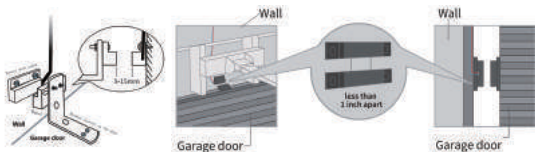

1. Open and close the door delay alarm time setting, no delay is not set.
2. Open and Close Setting, which is the actual door opening or closing time setting