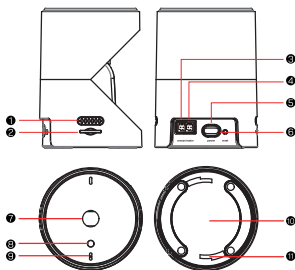

## 1. Product Description

- ❶ Speaker
- ❷ MicroSD Card slot  
(Card not included)
- ❸ Door Sensor Interface
- ❹ Motor Control Interface
- ❺ Type-C Power Port
- ❻ Reset Button
- ❼ Camera Lens
- ❽ IR sensor
- ❾ Status Light
- ❿ Magnetic base
- ⓫ Mounting hole