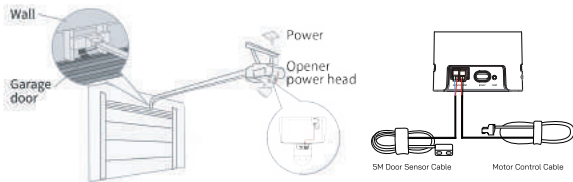

Installation Overview